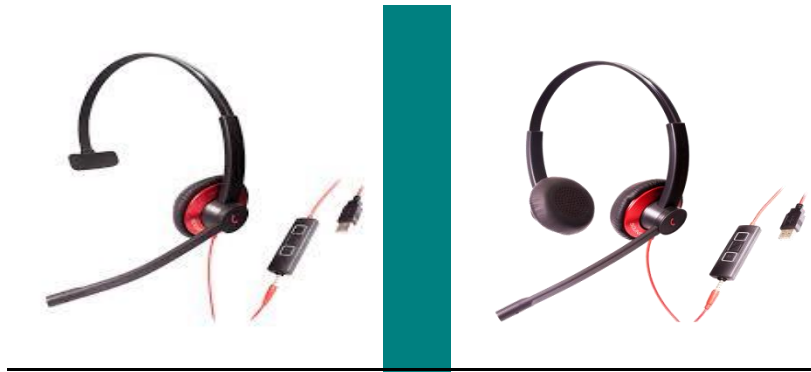

## Epic 502/501

Professionals may want a stylish and multi-functional headset solution to connect multiple devices such as mobile phone, tablet or PC for multitasking and collaboration. EPIC 502 headsets are engineered for this demand. You can make calls or enjoy the music/multimedia from your PC, mobile phone or tablet via USB or 3.5mm jack connectivity. The elegant and ergonomics design of this headset offers you comfort for daily use. Busy light indication allows you to concentrate on the work without disturbance. Epic 502 has stereo sound for richer audio quality. Epic series headsets enable users to be hands free for a more productive work day.

### Product Features:

- Superior noise canceling microphone filters out the ambient noise and promises to make calls
- Neodymium magnet speaker delivers fantastic and powerful sound quality
- Lightweight memory steel headband, rotatable ear cap and soft leatherette ear cushions for a comfortable fit.
- Convenient call controls including call answer/end, mute, volume+ and volume- 1
- Plug and play, easy to set up and fast to deploy.

- Busy light indication shows the working status and prevents unnecessary interruptions 2
- Variants of connectivity including USB and 3.5mm jack for multi-devices such as PC, mobile phone and tablet.
- DSP (Digital Signal Processing) and echo cancellation for clear voice communications even in a noisy environment.
- Stereo sound (Epic 502) and dynamic EQ optimize the sound quality for calls, music and multimedia.
- Headsets follow the International Noise Safety Standards and help create a safe and comfortable work environment.
- Headset bag included for travel or home storage.
  1. Call answer/end only works on Skype for
  2. Business 2.Busy light only works on Skype for Business